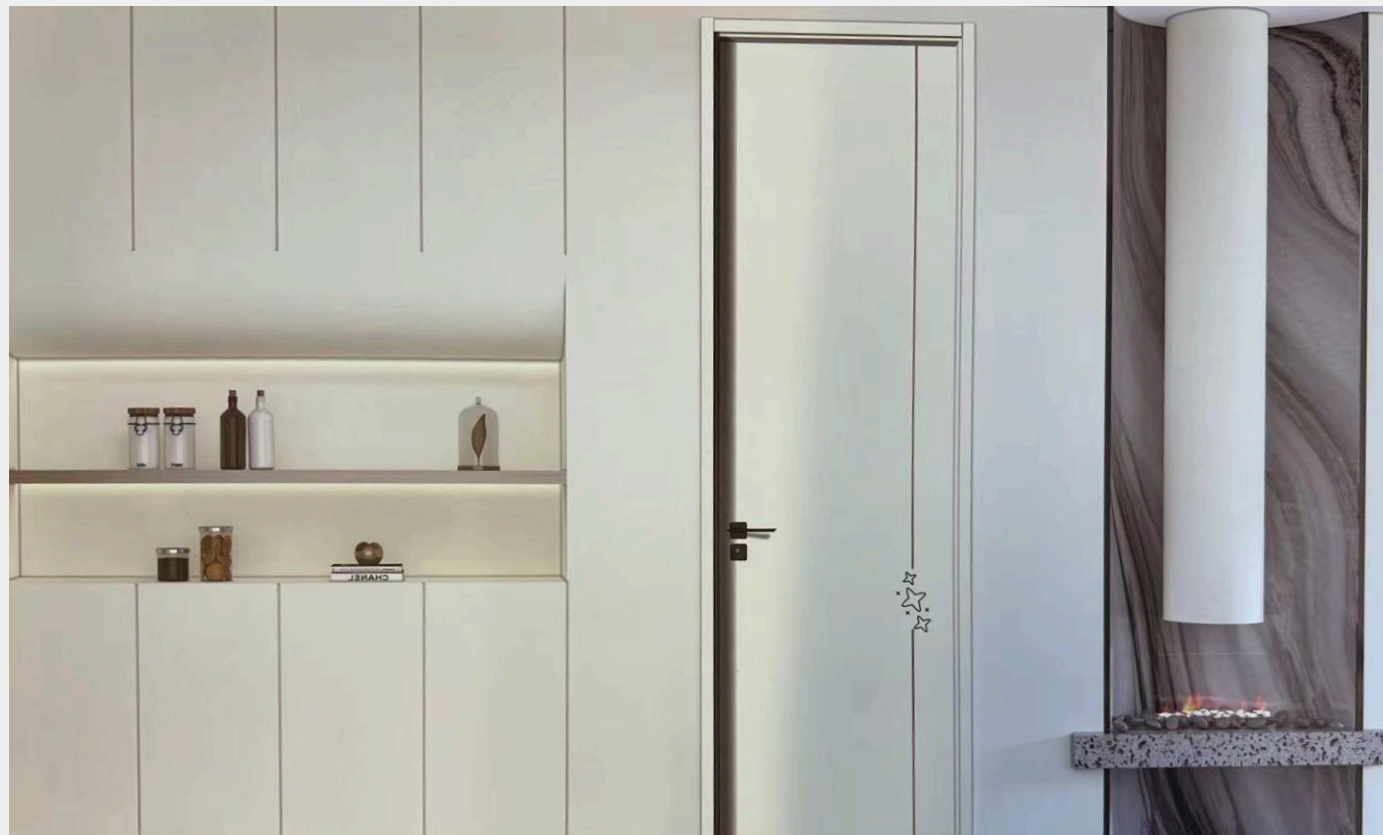

**Website:** LuxuryBathDoor.com

**Address:** 210 Front St, Hempstead, NY 11550  
9525 149th St, Jamaica, NY 11550

**Available in different sizes and colors**

NATURE &  
MODERN  
STYLE

D226

D228

D229

C01